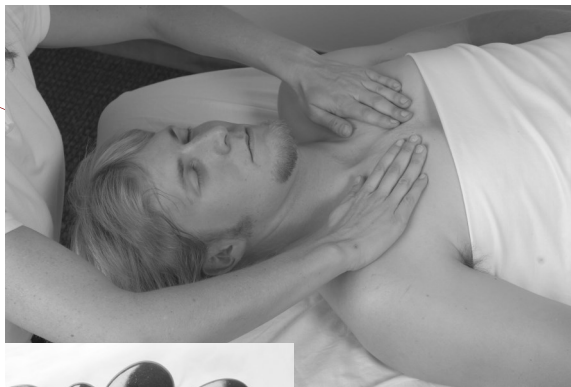

**ABOUT
NEW CREATION
HEALING CENTER**

In all things, we work to help people come to a new awareness of the presence, power and love of Jesus Christ in their lives. We minister to body, mind and soul. We recognize that everything which makes up a person - physical, emotional and spiritual - works together to determine the health of the whole person. Everything is done within the framework of a biblical, Christian worldview and with the understanding that each person is a unique and precious creation of God.

New Creation Healing Center, along with Dr. Mary Pearson were pleased to bring Jennifer J. Jubinville, LMT as a Licensed Massage Therapist on to our staff in October, 2001, to assist in caring for the whole individual.

NEW CREATION HEALING CENTER

80 Route 125
Kingston, NH 03848
Phone: 603-642-6700
Fax: 603-642-6701 Website: www.newcreationhc.org

**MASSAGE
THERAPY**

NEW CREATION
HEALING CENTER

**JENNIFER J. JUBINVILLE
LICENCED MASSAGE THERAPIST**

Hours

Mondays	By Appointment
Tuesdays	9 am - 8 pm
Wednesdays	1 pm - 4 pm
Thursdays	9 am - 8 pm
Fridays	By Appointment
Saturdays	1st or 3rd 8 am-10 am

**On-site massage available for
offices & events.**

Hours and prices subject to change.

Massage by appointment only.

We accept cash, check, Discover,

Master Card and Visa.